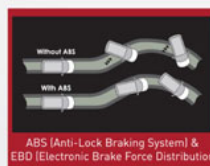

SAFETY FEATURES

Reverse Sensor