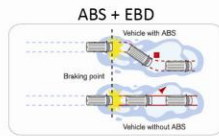

24 Hours Auto Assist (Klang Valley Only)
018-2173999

3 Years / 100,000 KM WARRANTY*

Berjaya Brilliance Auto Sdn Bhd
Lot 3, Jalan 225, Seksyen 51A, 46100 Petaling Jaya,
Selangor Darul Ehsan, Malaysia
Tel: 03-7954 1188 Fax: 03-79551189

For more Information, please contact :