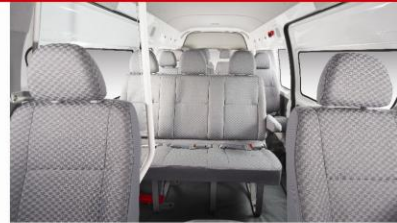

SPECIFICATION	Era Jinbei H2L	
Engine Type	Petrol	Diesel
Engine Description	4RB2, 4 cylinder, In Line DOHC, 16 valve, Water Cooled	DK4B, 4 cylinder DOHC, 16 valve (Turbo Charged)
Emissions	Euro 4	Euro 3
Displacement (cc)	2438	2498
Bore x stroke (mm x mm)	95 x 86	92 x 94
Rated Max. Power (Kw / Rpm)	102/4600-5000	85/3800
Rated Max. Torque (Nm / Rpm)	217/2600-3200	280/1800-2600
Dimensions (L / W / H)	5420/1880/2285	
Wheelbase (mm)	3110	
Curb Weight (Kg)	2260	
Gross Vehicle Weight (Kg)	3250	
Steering system	Power Assisted	
Brake System	ABS + EBD	
Brake (front/rear)	Ventilated Disc / Drum	
Tire Size	195R15C	
Seating Capacity (Include Driver)	15	
Fuel Tank Capacity	70L	

Exterior Features	
Front Wind Screen (Laminated & Tempered)	✓
High Mounted Brake Light	✓
Rear Window Wiper & Washer	✓
Reverse Sensor	✓
Body Colored Bumper & Door Handle	✓
Rear Sliding Window	✓

Interior Features	
Air Conditioning (Front & Center Unit)	✓
Radio, Single CD player & MP3	✓
4 Speakers	✓
Front Glove Box (Top & Bottom)	✓
Height Adjustable Steering Wheel	✓
Headlight Leveling	✓
Reading + Room Light	✓
Cigarette Lighter	✓
Central Locking	✓
Center Console with Cup Holder	✓
Safety Glass Hammer	✓
2 Point Seat Belt (Passanger)	✓
Seat Angle Adjustable (Driver + Passanger)	✓
Foldable Last Row Seat (Luggage Space)	✓
PVC Flooring	✓
Tool Kit	✓
Fire Extinguisher	✓