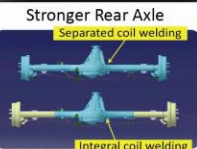

24 Hours Auto Assist (Klang Valley Only)
018-2173999

3 Years / 100,000 KM WARRANTY*

Berjaya Brilliance Auto Sdn Bhd
Lot 3, Jalan 225, Seksyen 51A, 46100 Petaling Jaya,
Selangor Darul Ehsan, Malaysia
Tel: 03-7954 1188 Fax: 03-79551189

For more Information, please contact :