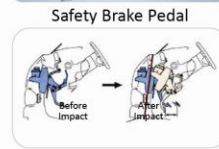

24 Hours Auto Assist (Klang Valley Only)
018-2173999

3 Years / 100,000 KM WARRANTY*

Berjaya Brilliance Auto Sdn Bhd
Lot 3, Jalan 225, Seksyen 51A, 46100 Petaling Jaya,
Selangor Darul Ehsan, Malaysia
Tel: 03-7954 1188 Fax: 03-79551189

For more Information, please contact :