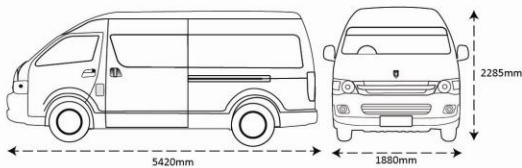

24 Hours Auto Assist (Klang Valley Only)
018-2173999

3 Years / 100,000 KM WARRANTY*

Berjaya Brilliance Auto Sdn Bhd
Lot 3, Jalan 225, Seksyen 51A, 46100 Petaling Jaya,
Selangor Darul Ehsan, Malaysia
Tel: 03-7954 1188 Fax: 03-79551189

For more Information, please contact :