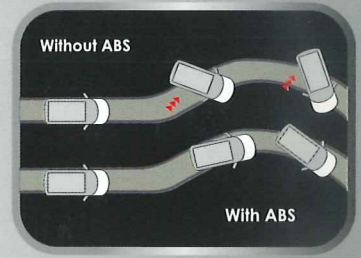

# Engine & Safety

Cummins 2.8L Diesel Engine

Reverse camera and reverse sensors

Front dual air bag

ABS + EBD + BA