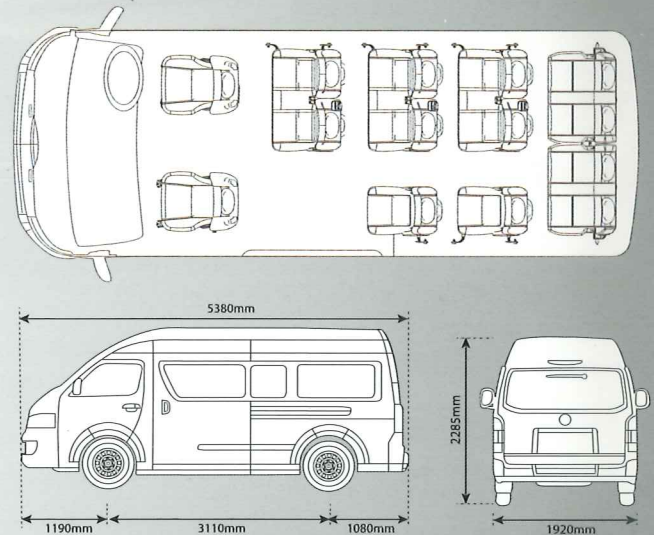

## TECHNICAL SPECIFICATIONS

<b>Engine Type</b>	Diesel	
<b>Model</b>	BJ6549B1PDA-RA	
<b>Type</b>	High Roof Window Van	
<b>Engine</b>		
Engine Model	Cummins ISF2.8S4129P	
Displacement	2,776cc	
Rated Power	96kW(128hp)/3600rpm	
Rated Torque	280nm/1400-3000rpm	
Air Induction	Turbocharged	
Compression Ratio	16.5:1	
No of Cylinder	4, Inline	
<b>Suspension</b>		
Front	Double Wishbone Independent Suspension Torsion Bar Springs	
Rear	Longitudinal Leaf Spring Non-Independent Suspension	
<b>Brake</b>		
Front	Disc Brake	
Rear	Drum Brake	
<b>Wheel Size</b>		
Standard	195/R15C	
<b>Dimension</b>		
Overall (LxWxH) (mm)	5380x1920x2285	
Wheelbase (mm)	3110	
<b>Weight</b>		
Kerb Weight(kg)	2255kg	
Gross Weight(kg)	3400kg	
<b>Steering</b>		
Type	Rack & Pinion with Power Assist	
<b>Transmission</b>		
Type	5 Speed Manual	
Ratio	1st Gear	1:3.83
	2nd Gear	1:2.33
	3rd Gear	1:1.436
	4th Gear	1:1.000
	5th Gear	1:0.789
	Reverse Gear	4.22
	Differential Gear	3.90
<b>Fuel Tank Capacity</b>	65L	
<b>No. of Seating</b>	14 Seats (Including Driver)	
<b>Features &amp; Accessories</b>	<ul style="list-style-type: none"> <li>• ABS + EBD + BA • Tilttable Steering Wheel • Front and Rear Wiper</li> <li>• CD Player with USB Port • Rear Demister</li> <li>• Remote Control Central Locking • Reverse Camera • Reverse Sensor</li> <li>• Electrically Control Side Mirror • 3 points Seat Belt</li> <li>• Front and Rear Air-Cond • Aluminium Alloy Rim (15 Inches)</li> <li>• Chrome Grill • High Mounted Third Brake Lamp • Floor Carpet</li> <li>• Power Windows-Driver and Co-Driver • Cup Holders • Middle Glove Box</li> <li>• Net Packets for Magazines • Adjustable Seat (Excluding Last Row Seat)</li> <li>• Fire Extinguisher • Emergency Window with Break Glass Hammer</li> </ul>	