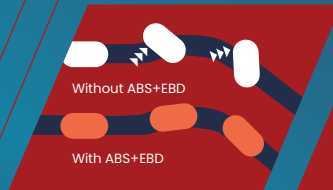

SAFETY FEATURES

Without ABS+EBD

With ABS+EBD