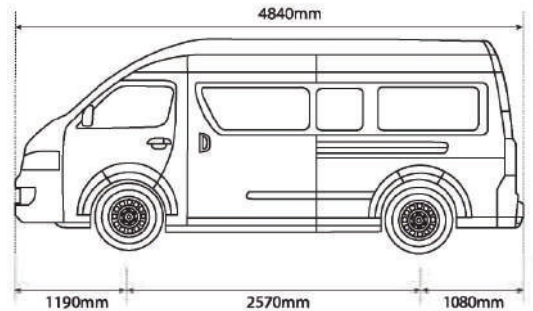

FOTON VIEW C2 WINDOW VAN SPECIFICATIONS

VIEW C2	DIESEL
Model	BJ6489B1 PDA-R3
Type	High Roof Window Van
Engine	
Engine Model	4JB1T
Displacement	2,771cc
Rated Power	70KW @ 3600 r.p.m
Rated Torque	225 Nm @ 2300 r.p.m
Air Induction	Turbocharge with Intercooler
Compression Ratio	17.4:1
No of Cylinder	4, Inline
Fuel Tank Capacity	65L
Suspension	
Front	Double Wishbone Independent Suspension Torsion Bar Spring
Rear	Longitudinal Leaf Spring Non-Independent Suspension
Brake	
Front	Disc Brake
Rear	Drum Brake
Wheel Size	
Standard	195R15C
Dimension	
Overall (LxWxH) (mm)	4840x1695x2240
Wheelbase (mm)	2570
Weight	
Kerb Weight(kg)	1985kg
Gross Weight(kg)	3020kg
Steering	
Type	Rack & Pinion With Power Assist
Transmission	
Type	5 Speed Manual ZM001AJD1
1st Gear	4.452
2nd Gear	2.398
3rd Gear	1.414
4th Gear	1
5th Gear	0.802
6th Gear	Not applicable
Reverse Gear	4.473
Differential Gear	4.1

VIEW C2 BJ6489B1 PDA-R3

- 10 Seater (Including Driver)
- Single Sliding Door
- Reverse Sensor
- Front and Rear Wiper + Rear Demiste
- MP3 Player with USB Port
- ABS + EBD
- Front and Rear Air-Cond
- High Mounted Third Brake Lamp
- Middle Glove Bod + Cup Holder
- Emergency Window
- Fire Extinguisher
- All 3 point Seat Belt

DIMENSIONS

Sole & Exclusive Distributor:

HANDAL BCM SDN BHD (455425-V)

(formerly known as Berjaya China Motor Sdn Bhd)

Block B, 16, Jalan 51A/225,

46100 Petaling Jaya, Selangor.

Tel: 03 7954 1188 Fax: 03 7955 1189

Hotline: 1800 88 8589

HANDAL BCM

Contact: