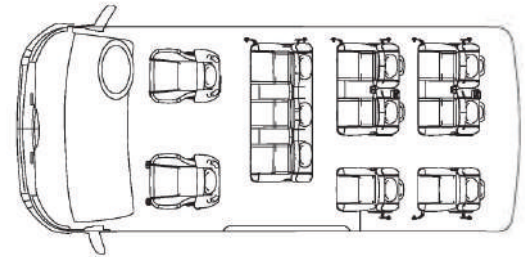

FOTON VIEW C2 WINDOW VAN SPECIFICATIONS

VIEW C2	DIESEL
Model	BJ6489B1 PDA-R3
Type	High Roof Window Van
Engine	
Engine Model	4JB1T
Displacement	2,771cc
Rated Power	70KW @ 3600 r.p.m
Rated Torque	225 Nm @ 2300 r.p.m
Air Induction	Turbocharge with Intercooler
Compression Ratio	17.4:1
No of Cylinder	4, Inline
Fuel Tank Capacity	65L
Suspension	
Front	Double Wishbone Independent Suspension Torsion Bar Spring
Rear	Longitudinal Leaf Spring Non-Independent Suspension
Brake	
Front	Disc Brake
Rear	Drum Brake
Wheel Size	
Standard	195R15C
Dimension	
Overall (LxWxH) (mm)	4840x1695x2240
Wheelbase (mm)	2570
Weight	
Kerb Weight(kg)	1985kg
Gross Weight(kg)	3020kg
Steering	
Type	Rack & Pinion With Power Assist
Transmission	
Type	5 Speed Manual ZM001AJD1
1st Gear	4.452
2nd Gear	2.398
3rd Gear	1.414
4th Gear	1
5th Gear	0.802
6th Gear	Not applicable
Reverse Gear	4.473
Differential Gear	4.1

VIEW C2 BJ6489B1 PDA-R3

- 10 Seater (Including Driver)
- Single Sliding Door
- Reverse Sensor
- Front and Rear Wiper + Rear Demiste
- MP3 Player with USB Port
- ABS + EBD
- Front and Rear Air-Cond
- High Mounted Third Brake Lamp
- Middle Glove Bod + Cup Holder
- Emergency Window
- Fire Extinguisher
- All 3 point Seat Belt

DIMENSIONS

Sole & Exclusive Distributor:

HANDAL BCM SDN BHD (455425-V)

(formerly known as Berjaya China Motor Sdn Bhd)

Block B, 16, Jalan 51A/225,

46100 Petaling Jaya, Selangor.

Tel: 03 7954 1188 Fax: 03 7955 1189

Hotline: 1800 88 8589

HANDAL BCM

Contact: