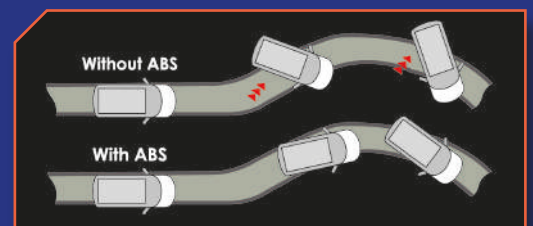

SAFETY FEATURES

Rear Reverse Sensors

Head Lamp with LED Indicator

ABS (Anti-Lock Braking System) + EBD (Electronic Brake Force Distribution)

**Terms & conditions apply*

FOTON VIEW C2 WINDOW VAN SPECIFICATIONS

VIEW C2	DIESEL
Model	BJ6489B1 PDA-R3
Type	High Roof Window Van
Engine	
Engine Model	4JB1T
Displacement	2,771cc
Rated Power	70KW @ 3600 r.p.m
Rated Torque	225 Nm @ 2300 r.p.m
Air Induction	Turbocharge with Intercooler
Compression Ratio	17.4:1
No of Cylinder	4, Inline
Fuel Tank Capacity	65L
Suspension	
Front	Double Wishbone Independent Suspension Torsion Bar Spring
Rear	Longitudinal Leaf Spring Non-Independent Suspension
Brake	
Front	Disc Brake
Rear	Drum Brake
Wheel Size	
Standard	195R15C
Dimension	
Overall (LxWxH) (mm)	4840x1695x2240
Wheelbase (mm)	2570
Weight	
Kerb Weight(kg)	1985kg
Gross Weight(kg)	3020kg
Steering	
Type	Rack & Pinion With Power Assist
Transmission	
Type	5 Speed Manual ZM001AJD1
1st Gear	4.452
2nd Gear	2.398
3rd Gear	1.414
4th Gear	1
5th Gear	0.802
6th Gear	Not applicable
Reverse Gear	4.473
Differential Gear	4.1