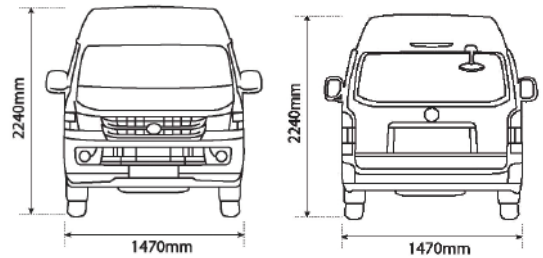

FOTON VIEW C2 WINDOW VAN SPECIFICATIONS

VIEW C2	DIESEL
Model	BJ6489B1 PDA-R3
Type	High Roof Window Van
Engine	
Engine Model	4JB1T
Displacement	2,771cc
Rated Power	70KW @ 3600 r.p.m
Rated Torque	225 Nm @ 2300 r.p.m
Air Induction	Turbocharge with Intercooler
Compression Ratio	17.4:1
No of Cylinder	4, Inline
Fuel Tank Capacity	65L
Suspension	
Front	Double Wishbone Independent Suspension Torsion Bar Spring
Rear	Longitudinal Leaf Spring Non-Independent Suspension
Brake	
Front	Disc Brake
Rear	Drum Brake
Wheel Size	
Standard	195R15C
Dimension	
Overall (LxWxH) (mm)	4840x1695x2240
Wheelbase (mm)	2570
Weight	
Kerb Weight(kg)	1985kg
Gross Weight(kg)	3020kg
Steering	
Type	Rack & Pinion With Power Assist
Transmission	
Type	5 Speed Manual ZM001AJD1
1st Gear	4.452
2nd Gear	2.398
3rd Gear	1.414
4th Gear	1
5th Gear	0.802
6th Gear	Not applicable
Reverse Gear	4.473
Differential Gear	4.1

VIEW C2 BJ6489B1 PDA-R3

- 10 Seater (Including Driver)
- Single Sliding Door
- Reverse Sensor
- Front and Rear Wiper + Rear Demiste
- MP3 Player with USB Port
- ABS + EBD
- Front and Rear Air-Cond
- High Mounted Third Brake Lamp
- Middle Glove Bod + Cup Holder
- Emergency Window
- Fire Extinguisher
- All 3 point Seat Belt

DIMENSIONS

Sole & Exclusive Distributor:

HANDAL BCM SDN BHD (455425-V)

(formerly known as Berjaya China Motor Sdn Bhd)

Block B, 16, Jalan 51A/225,

46100 Petaling Jaya, Selangor.

Tel: 03 7954 1188 Fax: 03 7955 1189

Hotline: 1800 88 8589

HANDAL BCM

Contact: